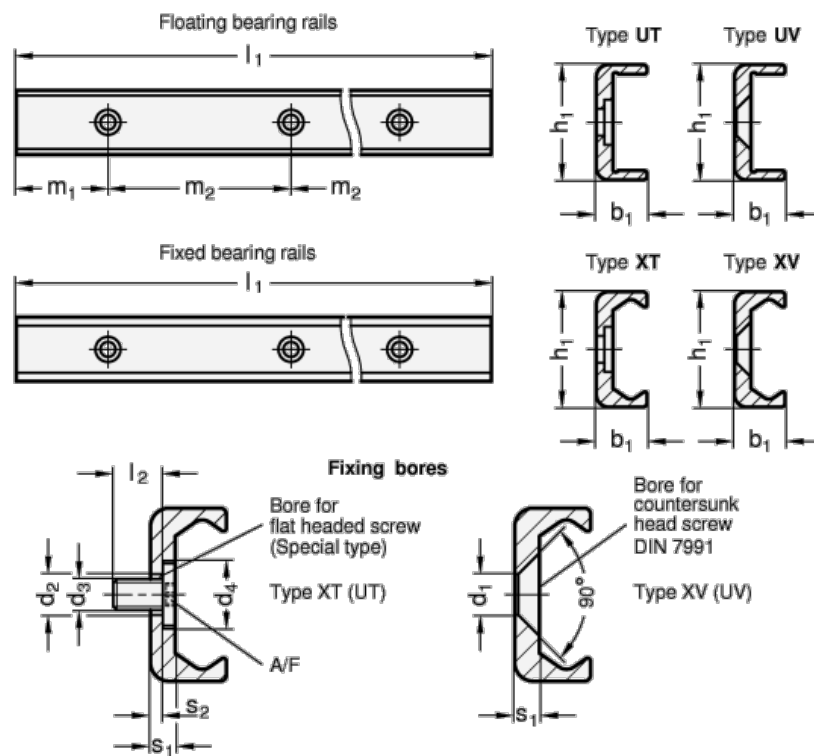

Article number: 20242228104040XV

Description: E+G Compact Profile GN 2422-28-1040-40

Measures

A/F =	L2 =	=
b1 = 12.3	m1 =	40
d1 = 5.5	m2 =	80
d2 =	s1 =	4
d3 =	s2 =	=
d4 =	Weight in (g) =	1258
h1 = 28		
L1 = 1040		